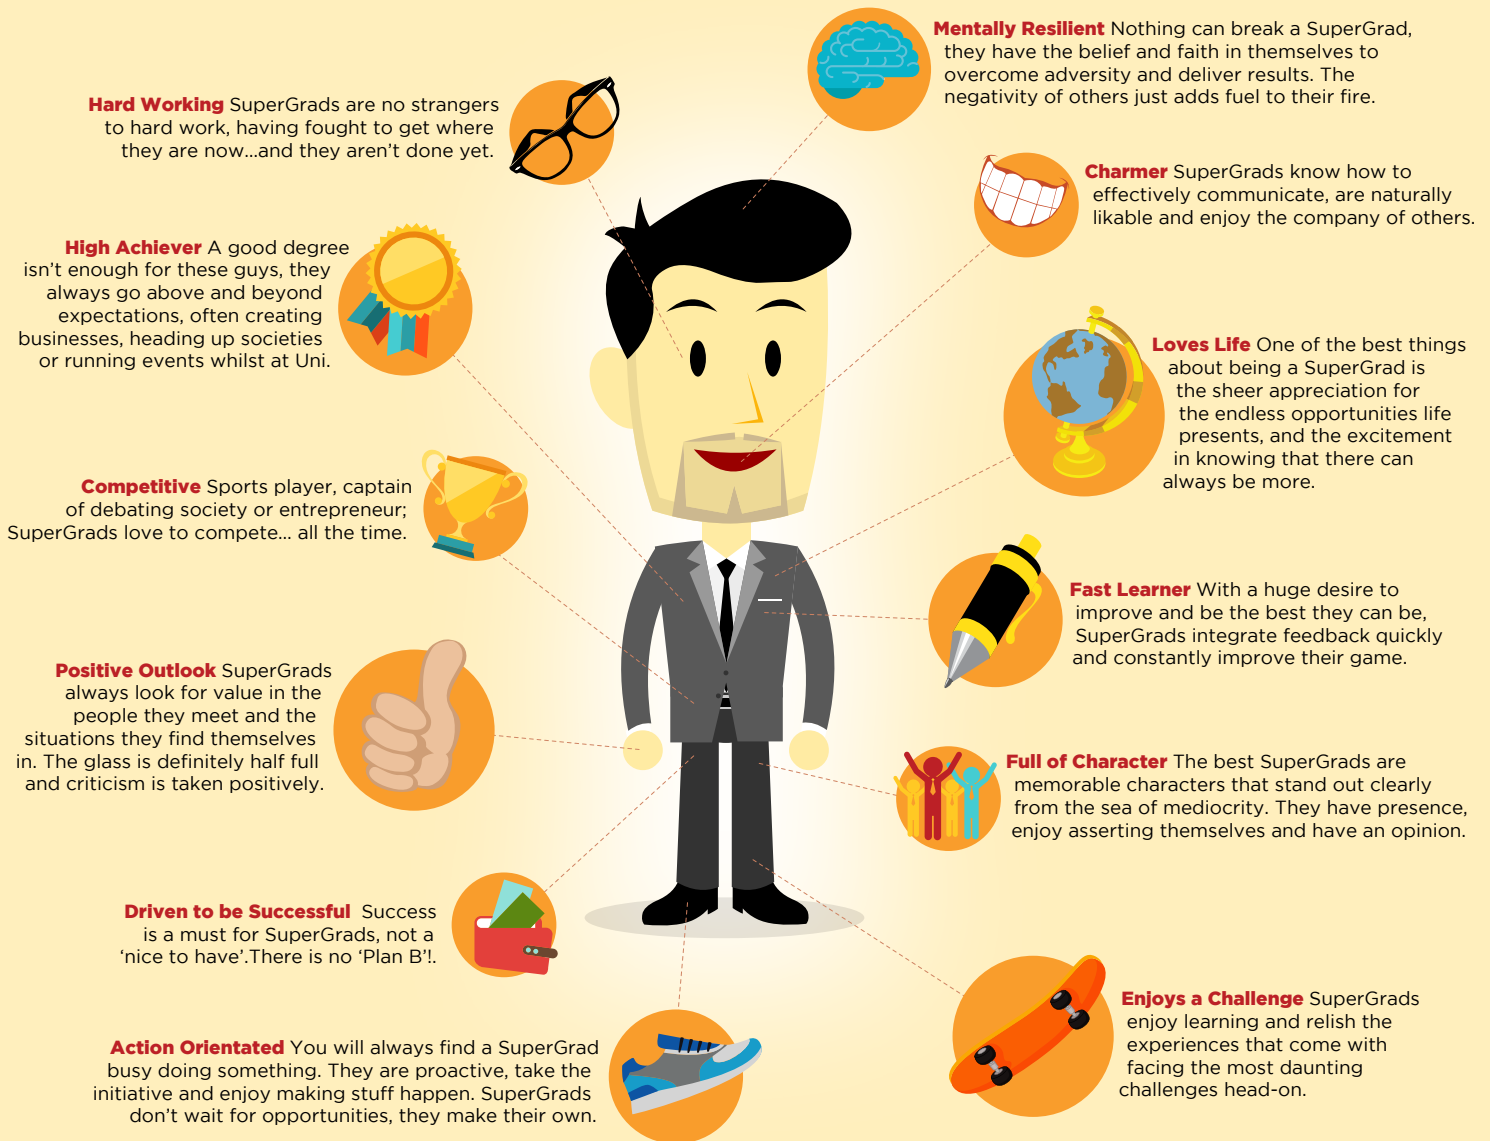

Traits of a...

SuperGrad[↑]

Are you a SuperGrad? Score yourself out of 10 for each trait.

Hard Working	/Out of 10	Driven to be Successful	/Out of 10	Loves Life	/Out of 10
High Achiever	/Out of 10	Action Orientated	/Out of 10	Fast Learner	/Out of 10
Competitive	/Out of 10	Mentally Resilient	/Out of 10	Full of Character	/Out of 10
Positive Outlook	/Out of 10	Charmer	/Out of 10	Enjoys a Challenge	/Out of 10
Total					/Out of 120

How did you Score?

91-120 You're a born SuperGrad. Get applying for your dream job, now!

61-90 A SuperGrad in the making - give us a call and find out how we can help you get there.

31-60 Not bad. Have a look over our resources and get yourself prepped and ready before applying.